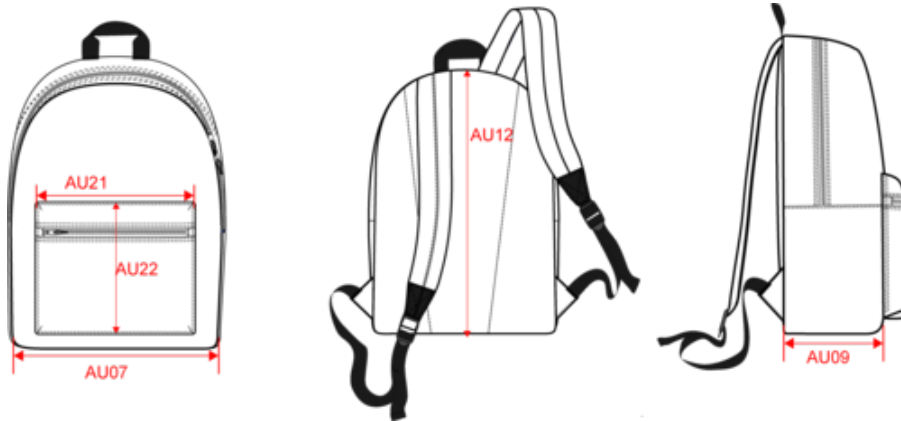

Black

Insignia
Blue

Light
Camel

KI0182

Trendy backpack with contrasting silver-toned zip fastening

Dimensions (cm)

Measurements in cm	One size
AU07 - Total width	32.00
AU09 - Depth of bottom part	12.00
AU12 - Total height	43.00
AU21 - Front pocket width	24.50
AU22 - Front pocket height	15.00